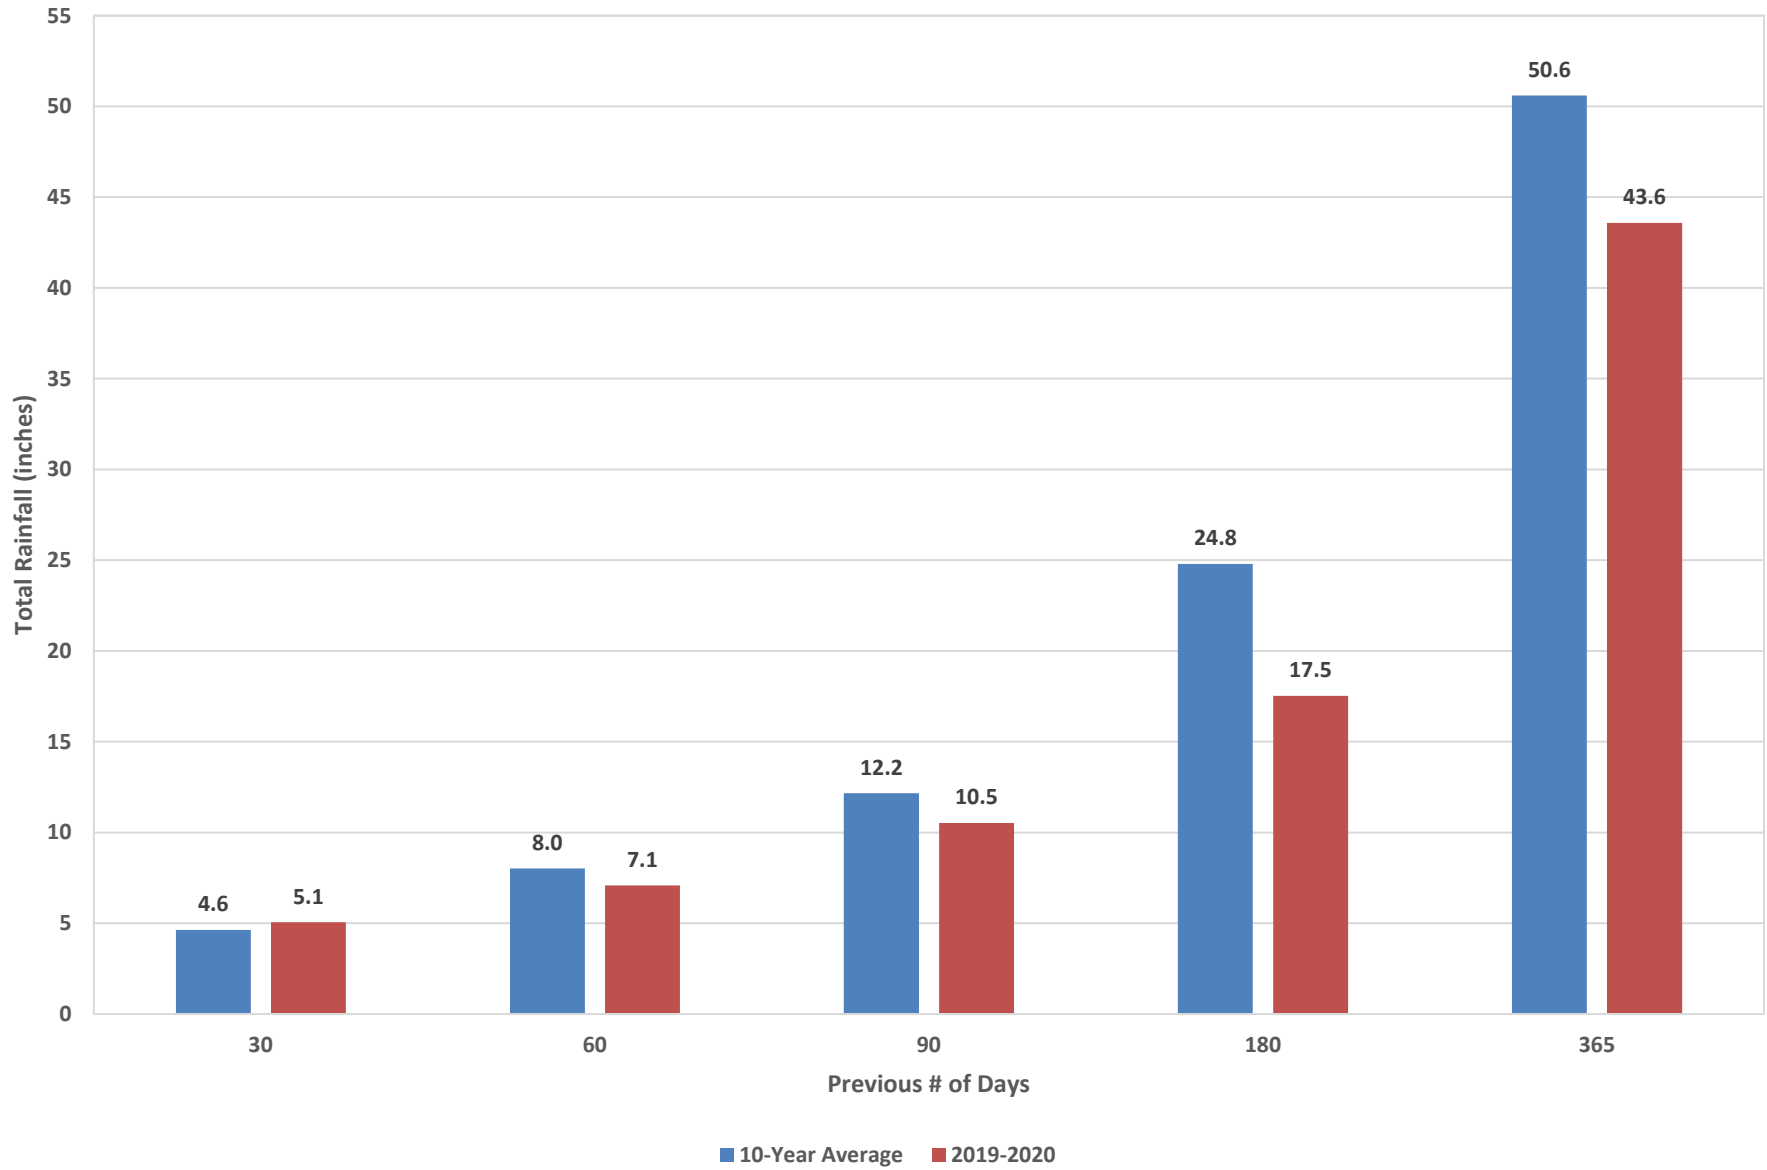

## Stamford Rainfall 10/28/2020

# Greenwich Rainfall 10/28/2020