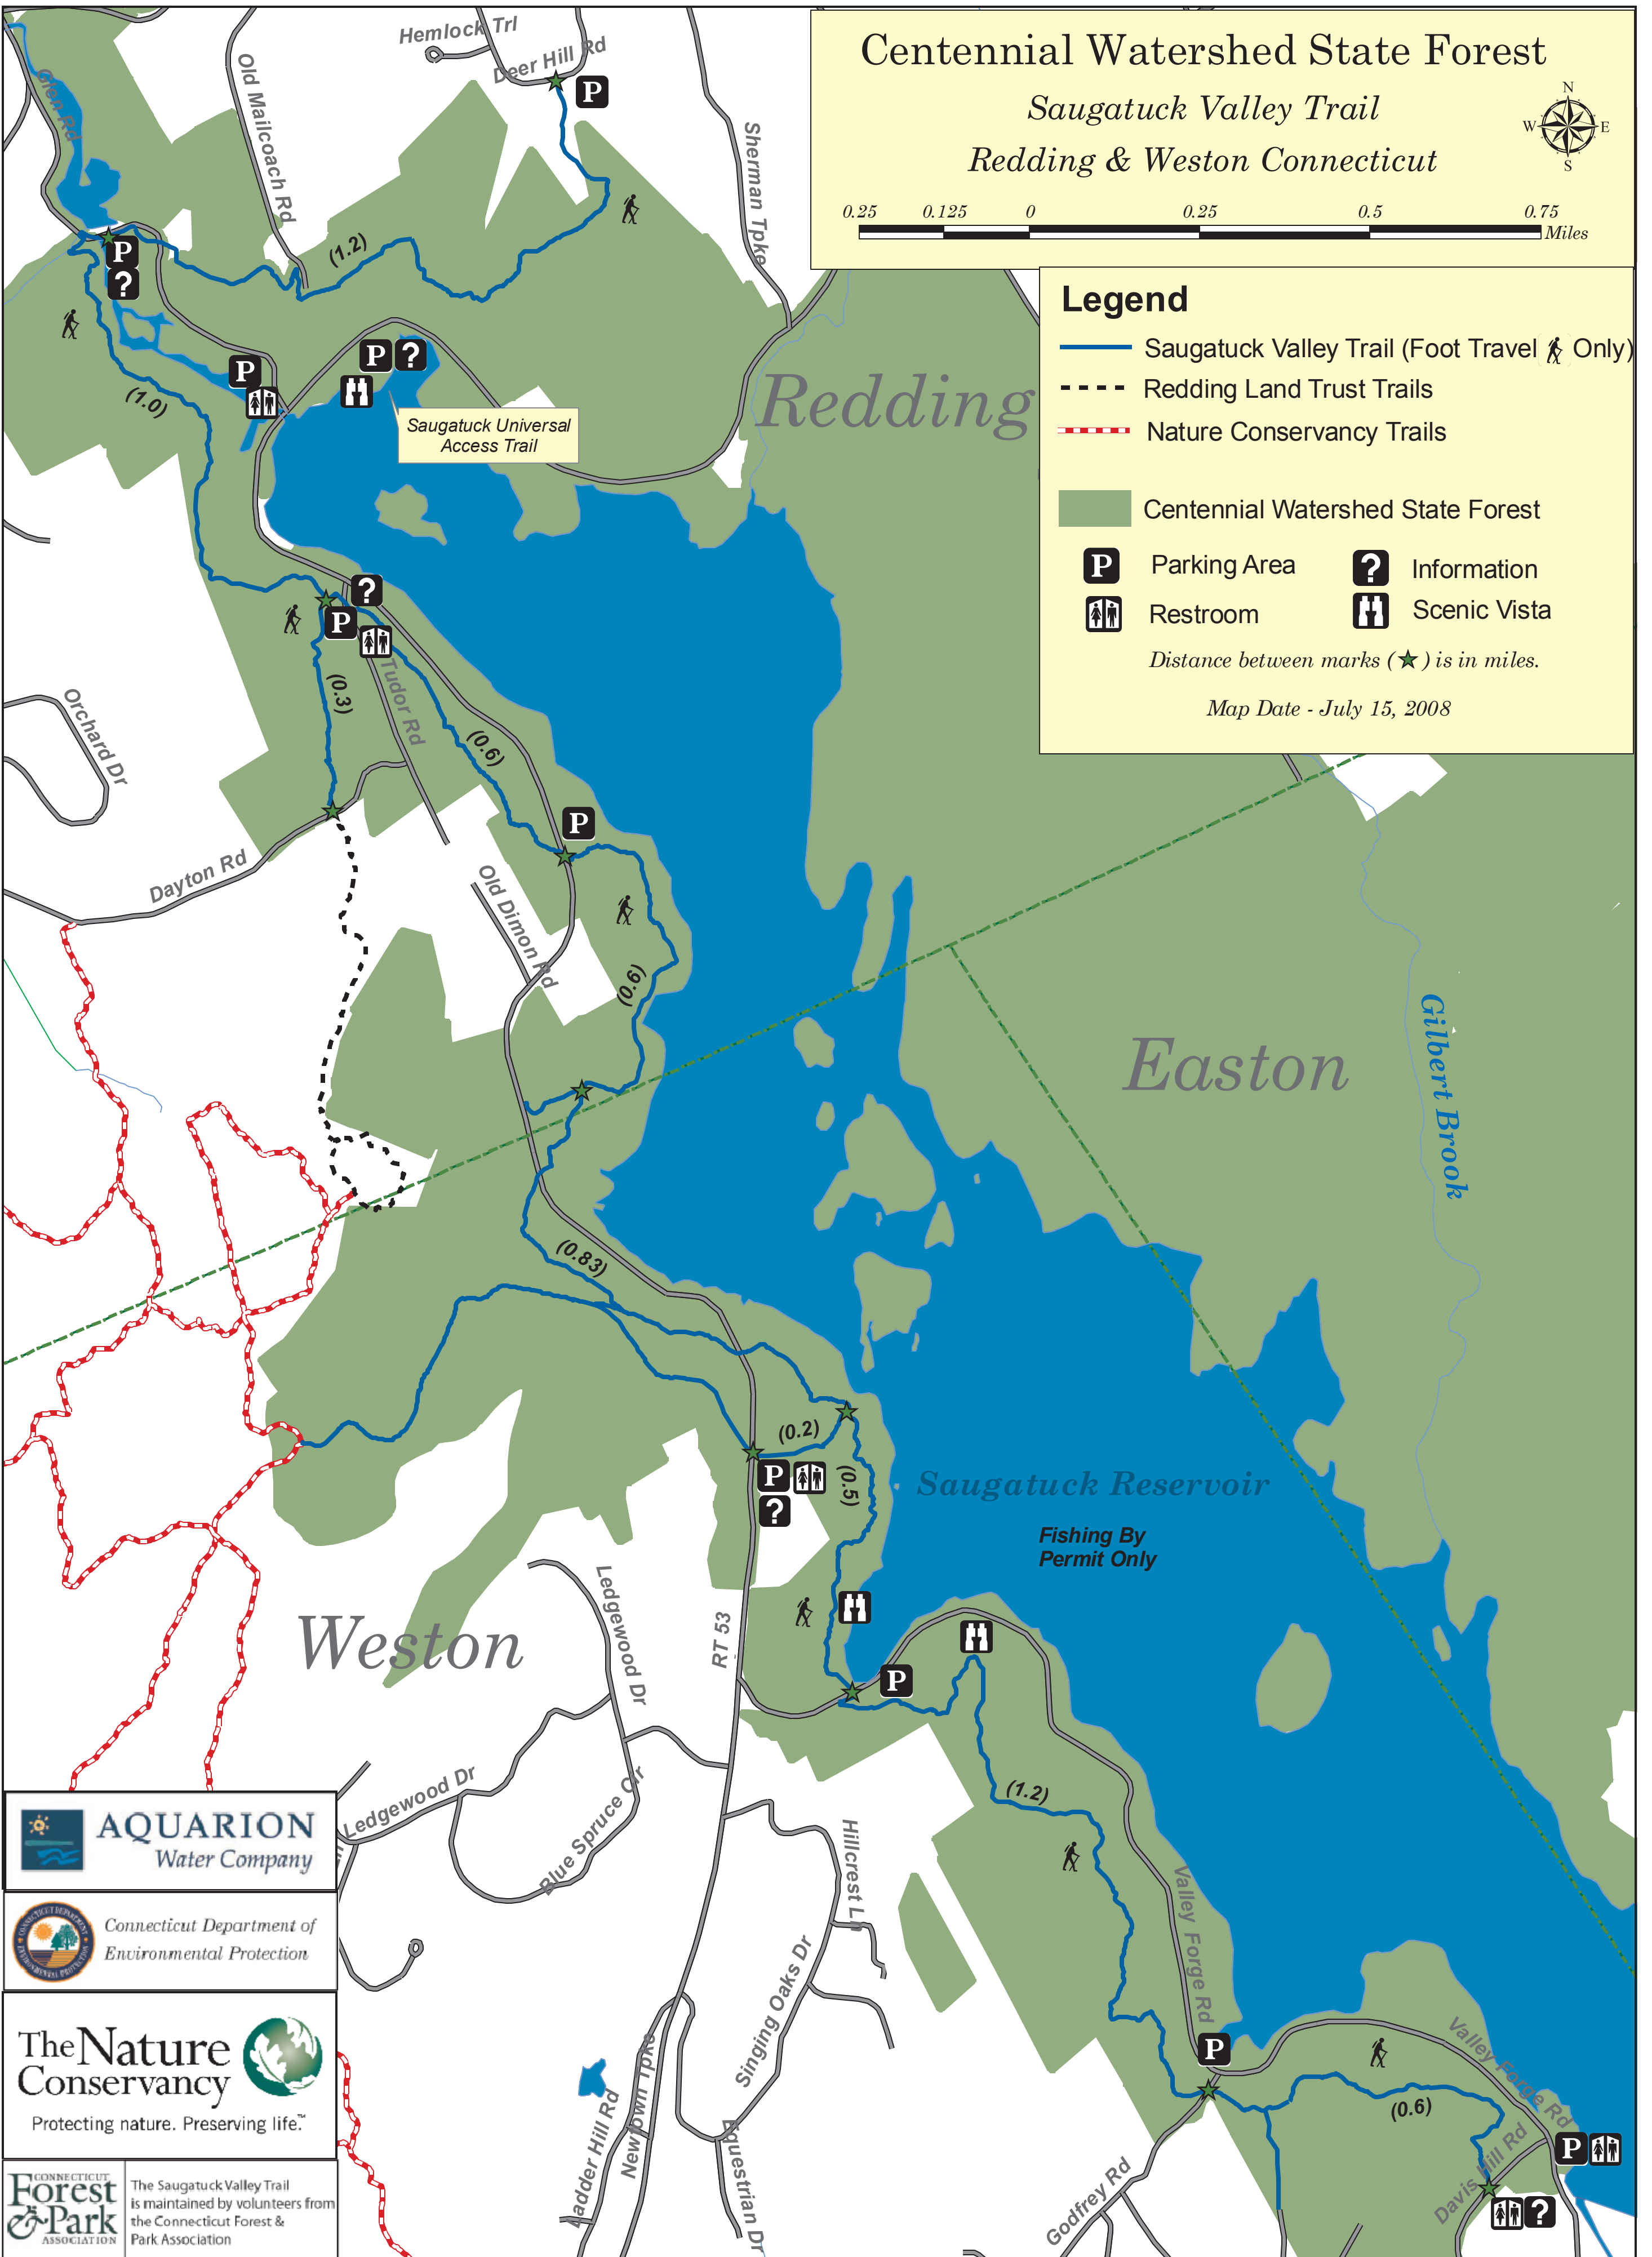

## Saugatuck Valley Trail

#### Legend

Saugatuck Valley Trail (Foot Travel Only)

Redding Land Trust Trails

Nature Conservancy Trails

Centennial Watershed State Forest

Parking Area

Information

Restroom

Scenic Vista

Distance between marks (★) is in miles.

Map Date - July 15, 2008

**AQUARION**  
Water Company

Connecticut Department of  
Environmental Protection

**The Nature  
Conservancy**  
Protecting nature. Preserving life.™